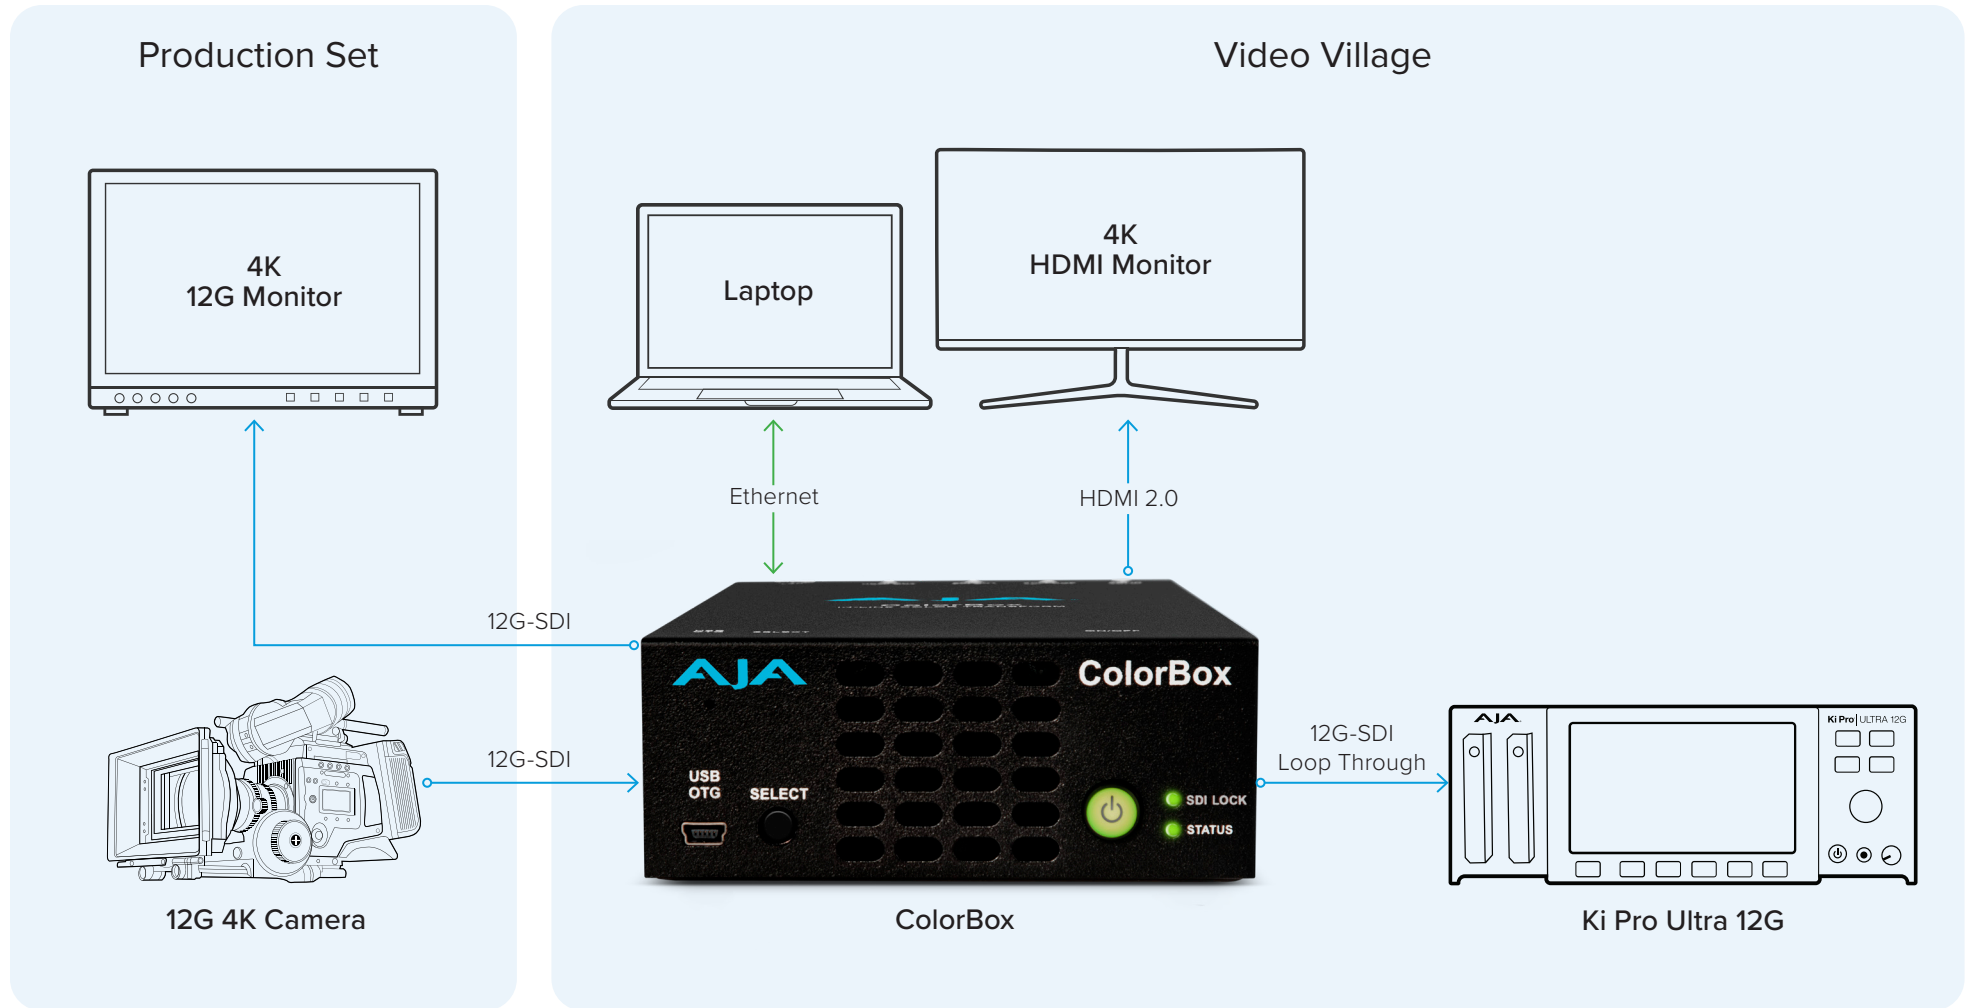

ColorBox

4K Production Workflow - Standalone