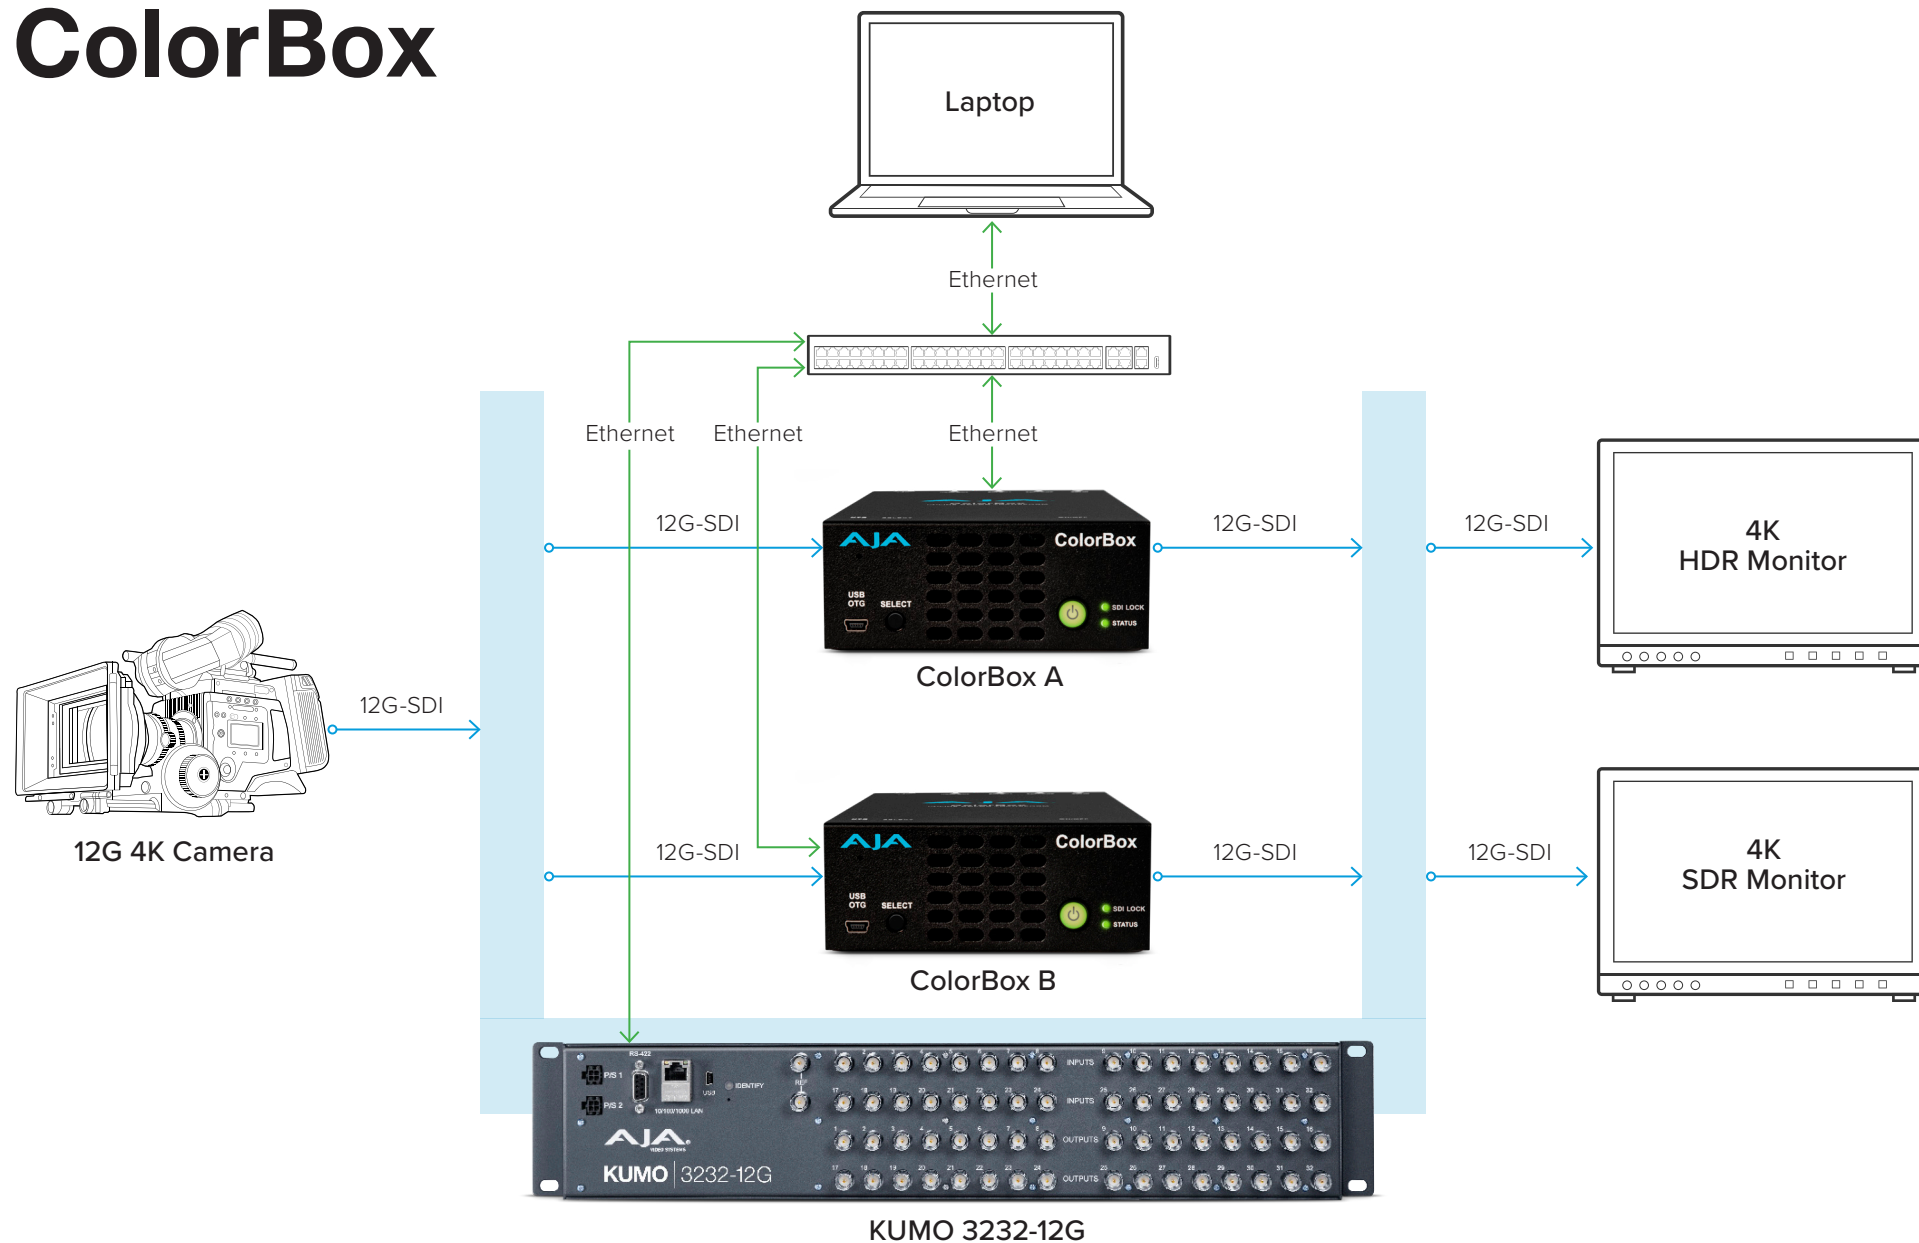

ColorBox

4K Production Workflow - HDR/SDR On-Set Color Grading