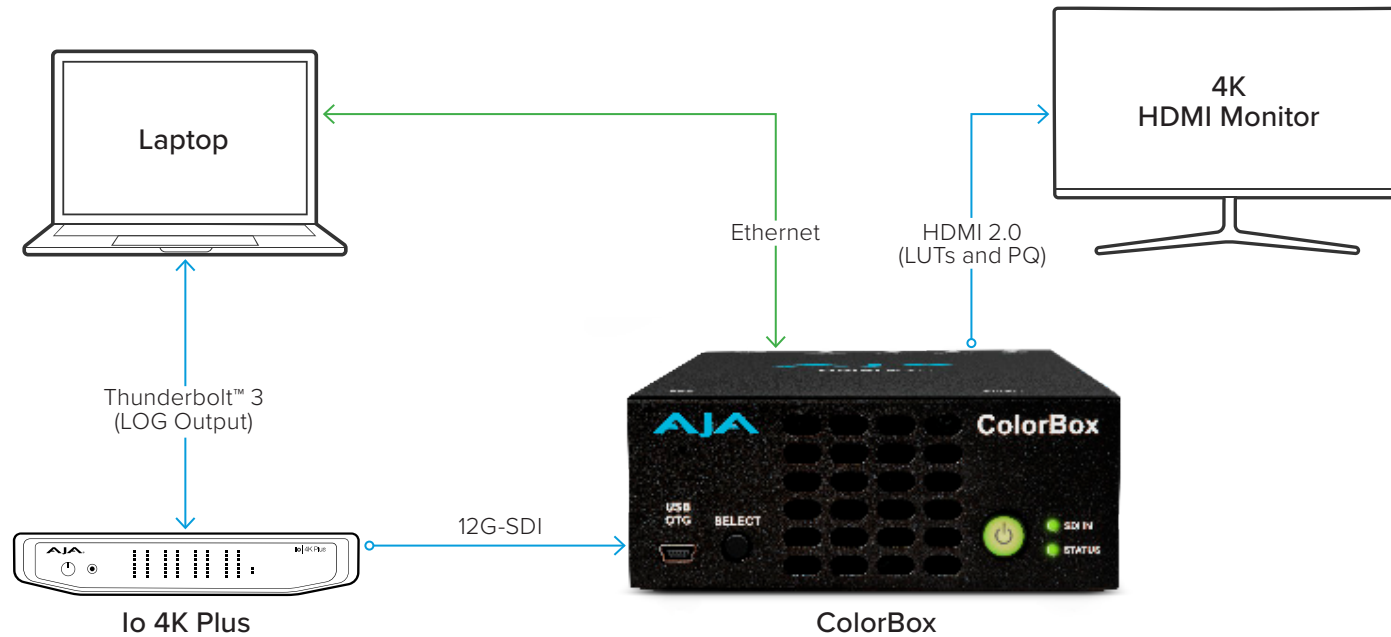

# ColorBox

4K Postproduction Workflow - NLE Looks Management