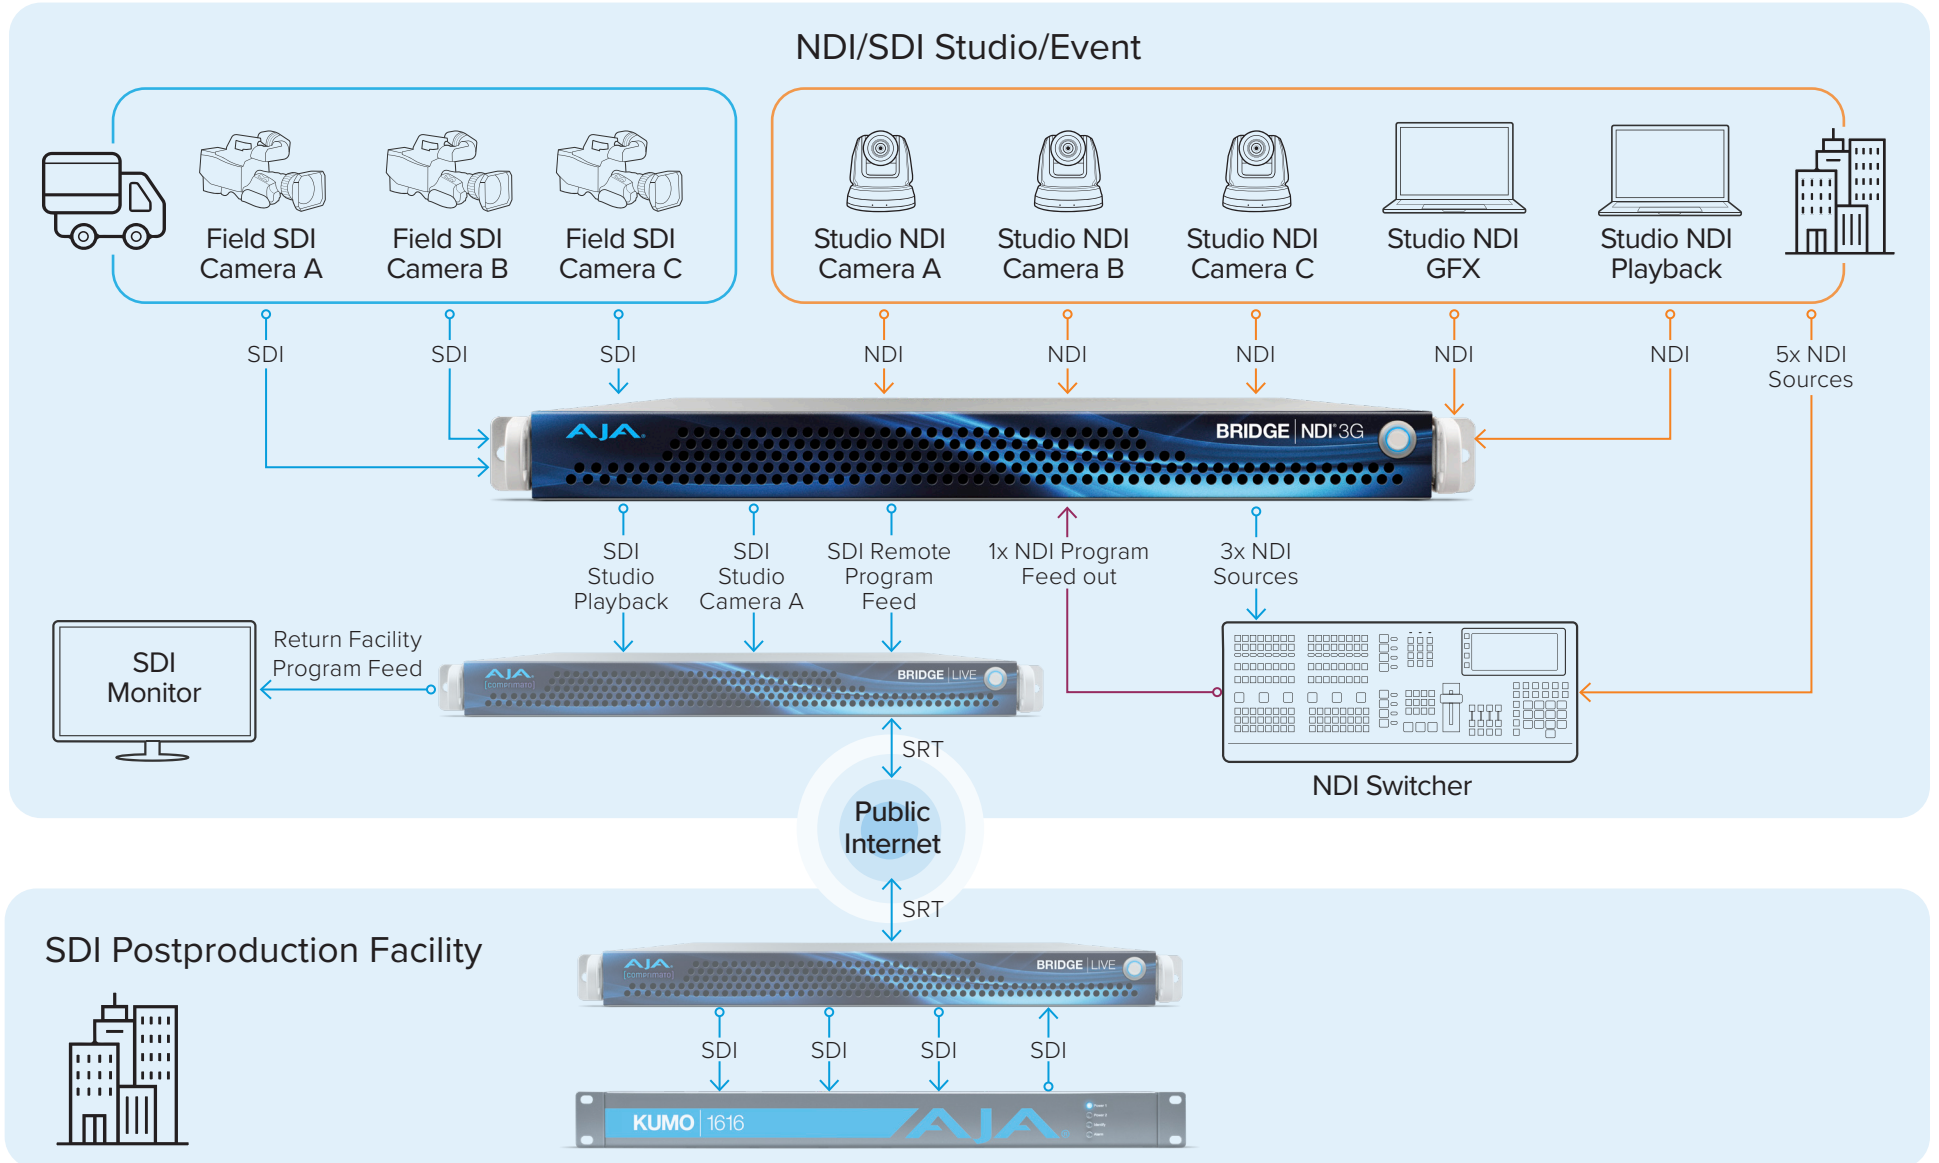

BRIDGE | NDI® 3G

Live Event with Studio Use Case