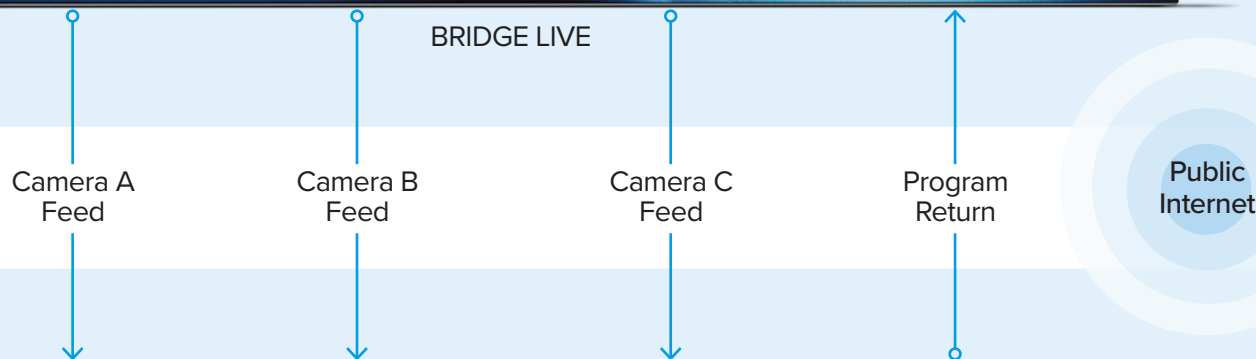

# BRIDGE | LIVE

Remote Sources

Media Facility

BRIDGE LIVE

## Simultaneous Bi-Directional Encoding and Decoding

Three Camera Backhaul, One Program Return