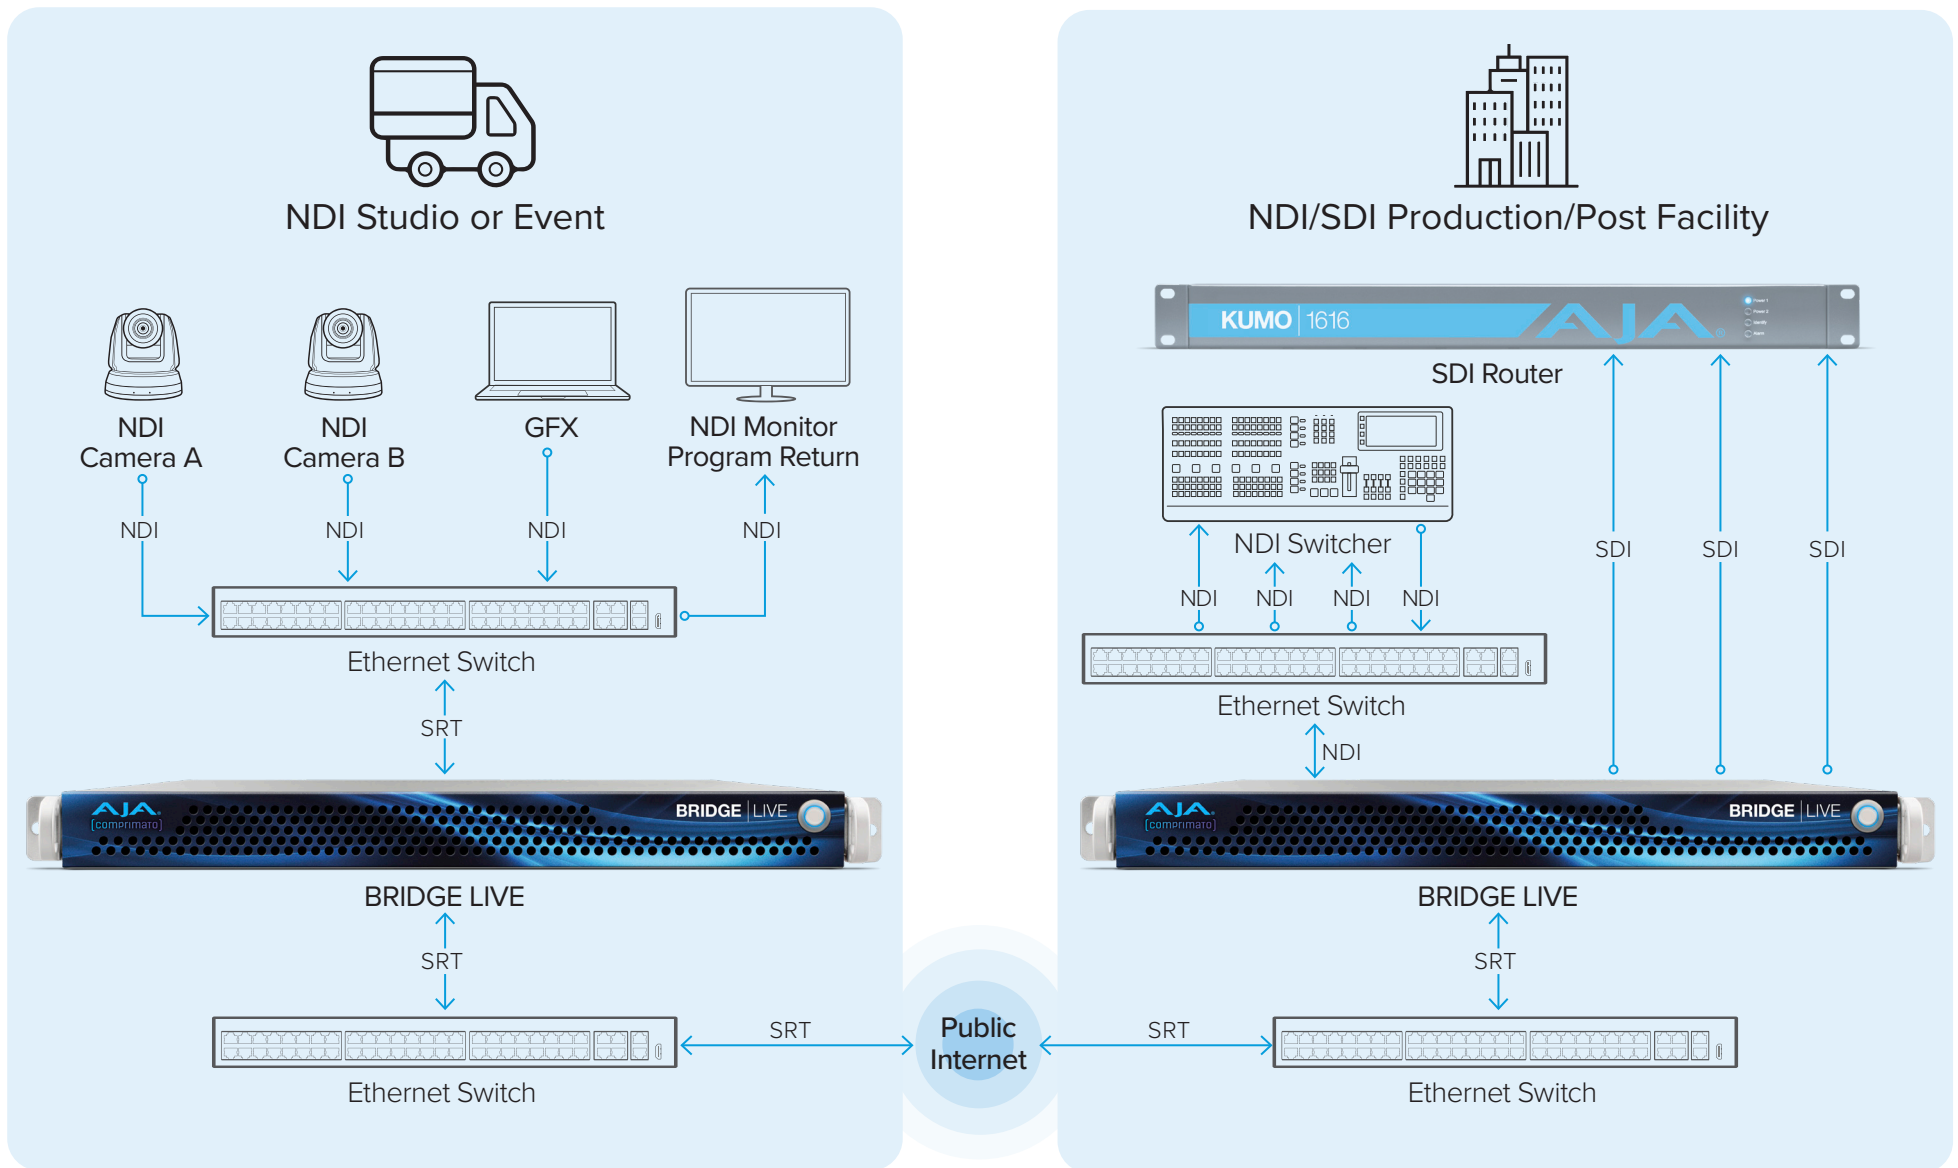

# BRIDGE | LIVE

## Connecting Remote NDI Production Teams