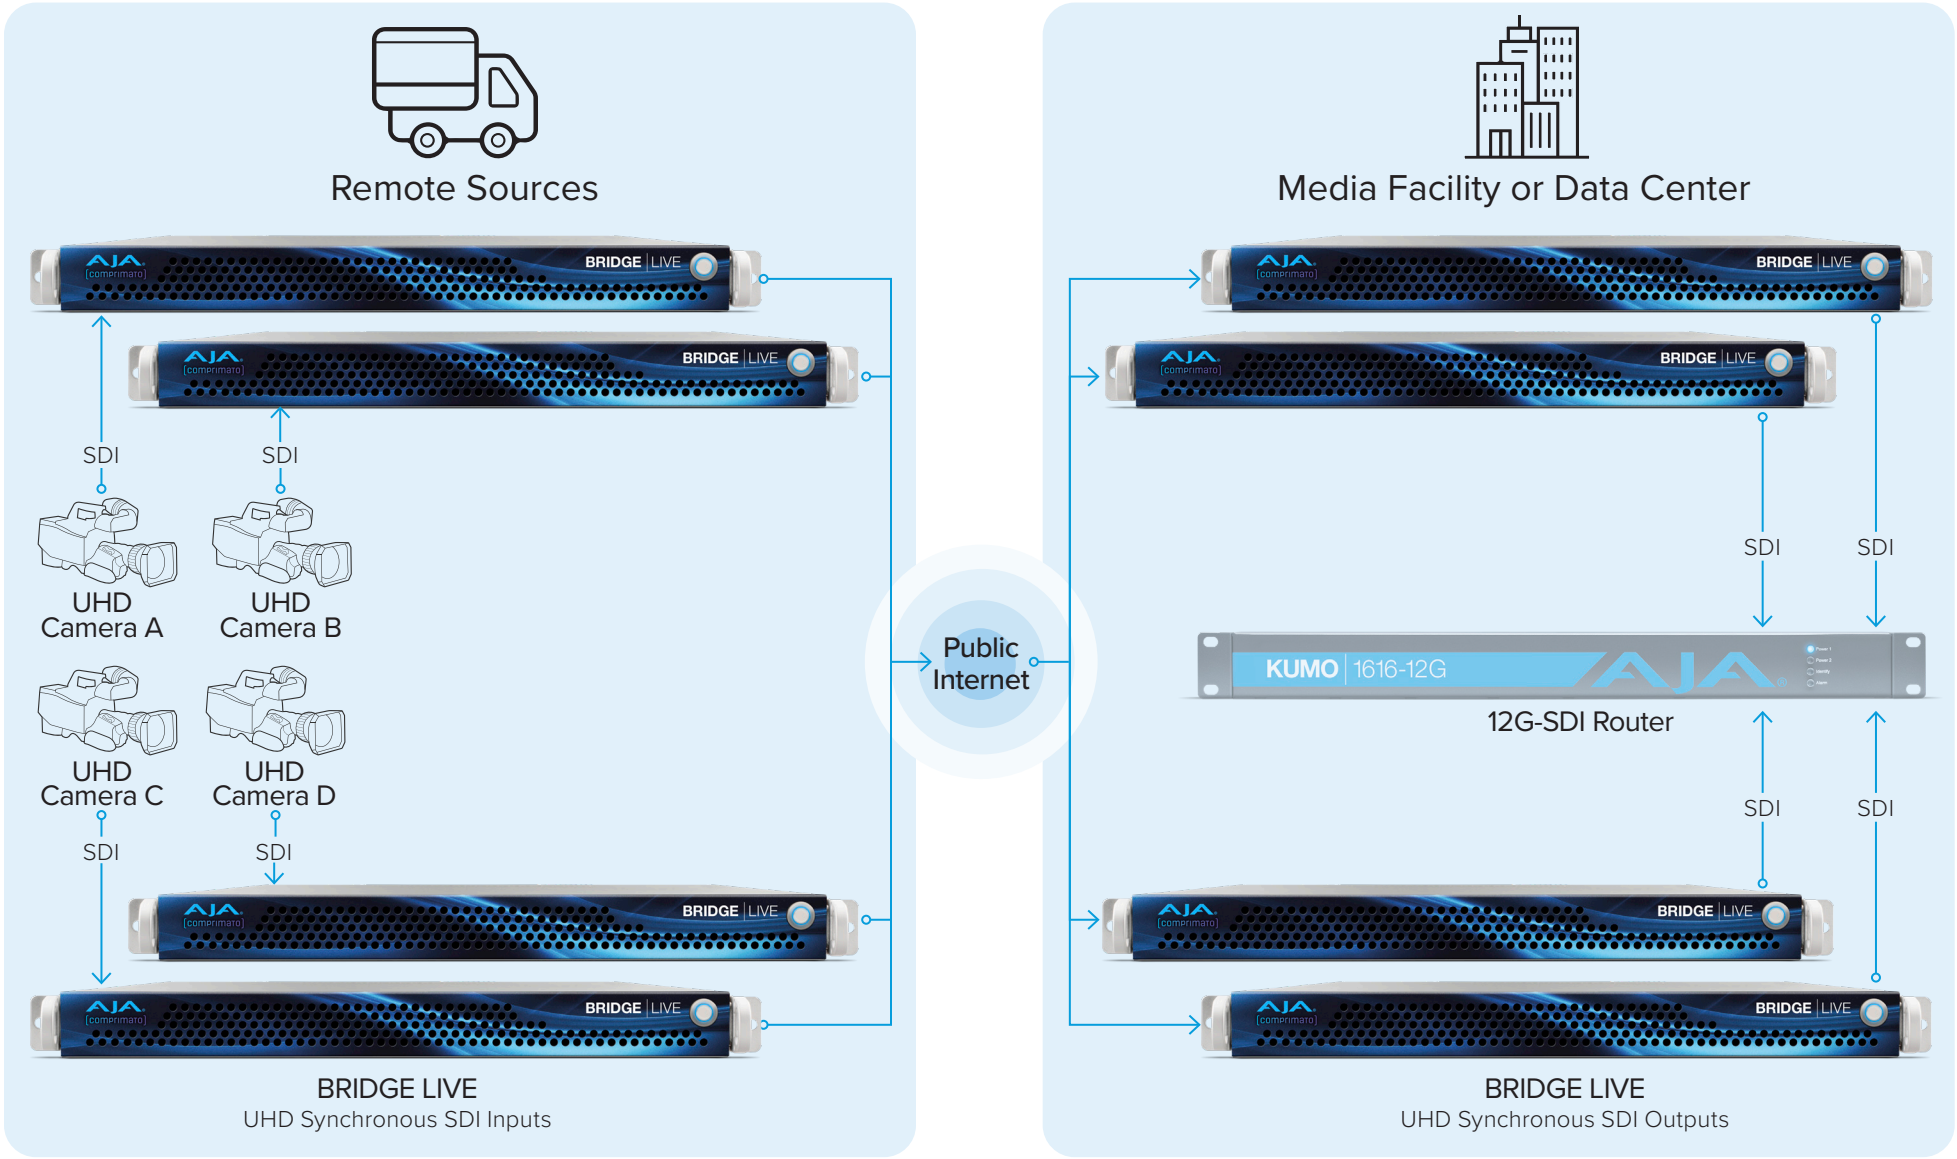

BRIDGE | LIVE

Many-to-Many UltraHD

Synchronous Multi-System Transport UHD x4