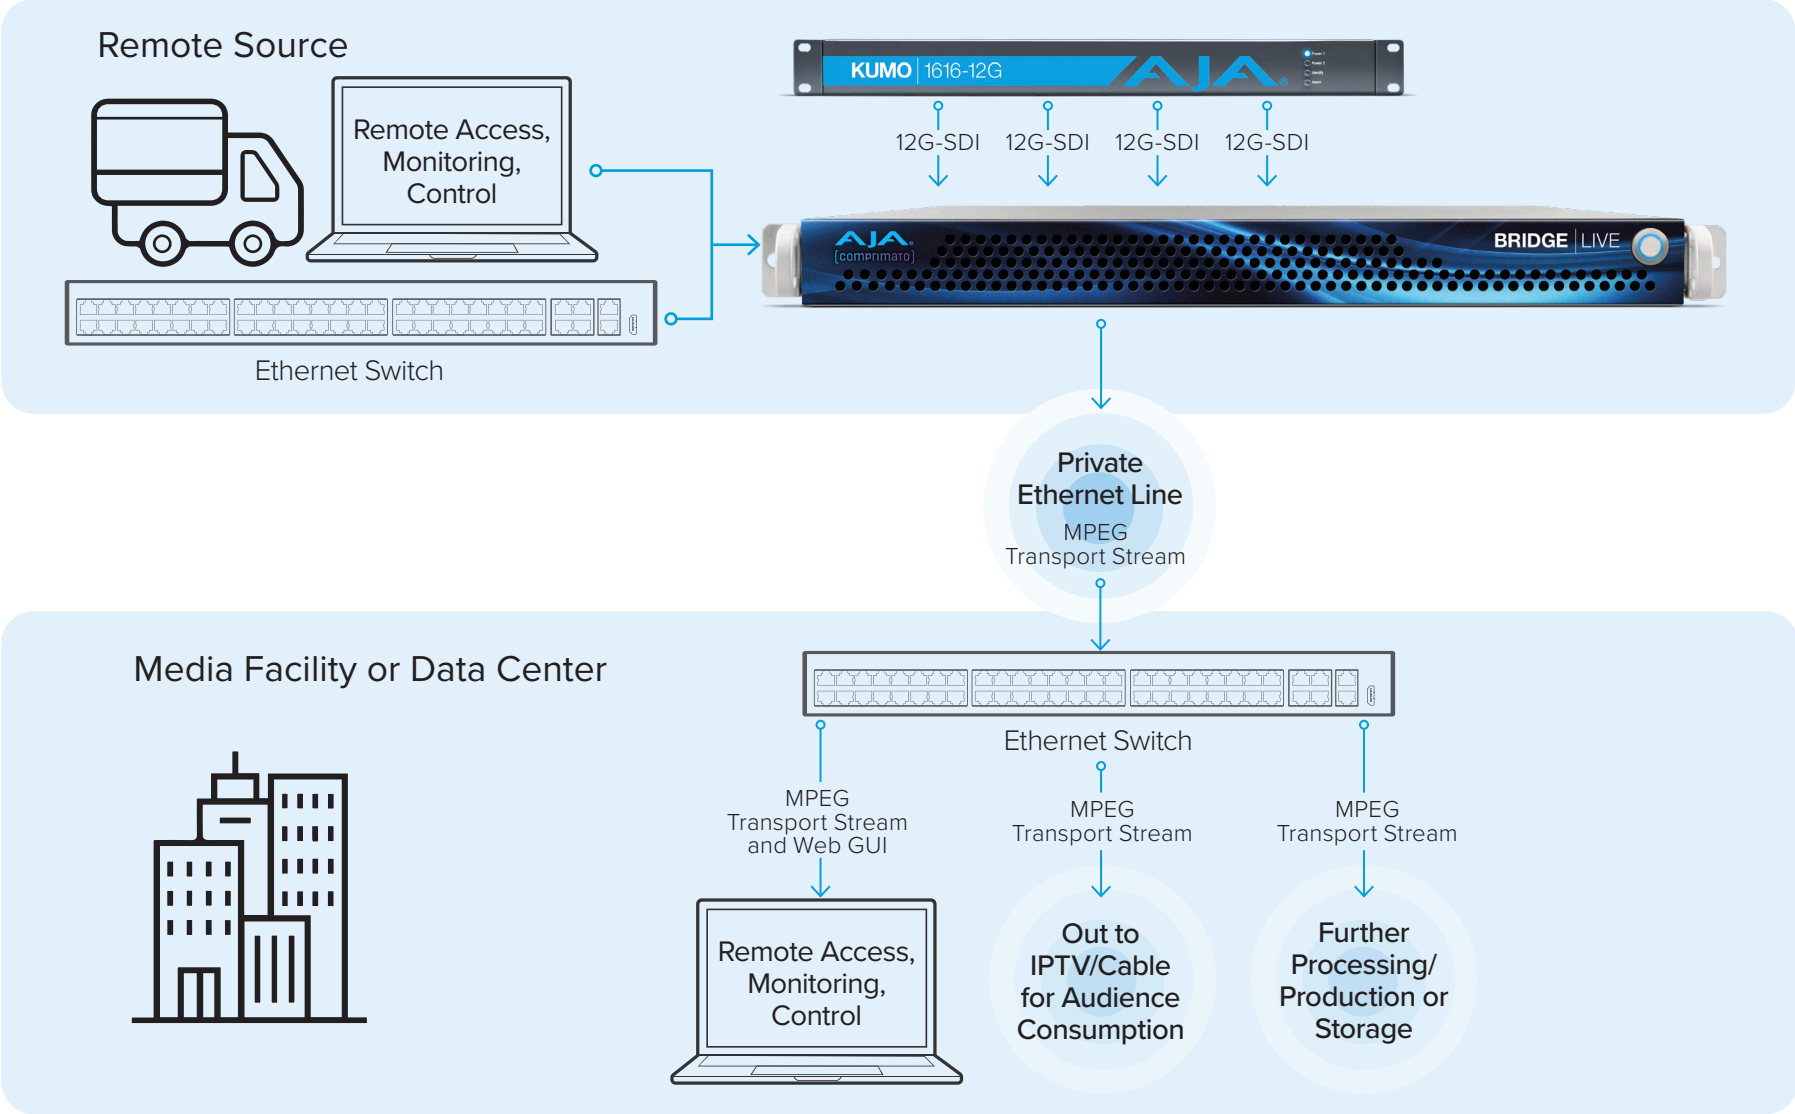

BRIDGE | LIVE

Live Production Encoding for Telco, IPTV and Cable