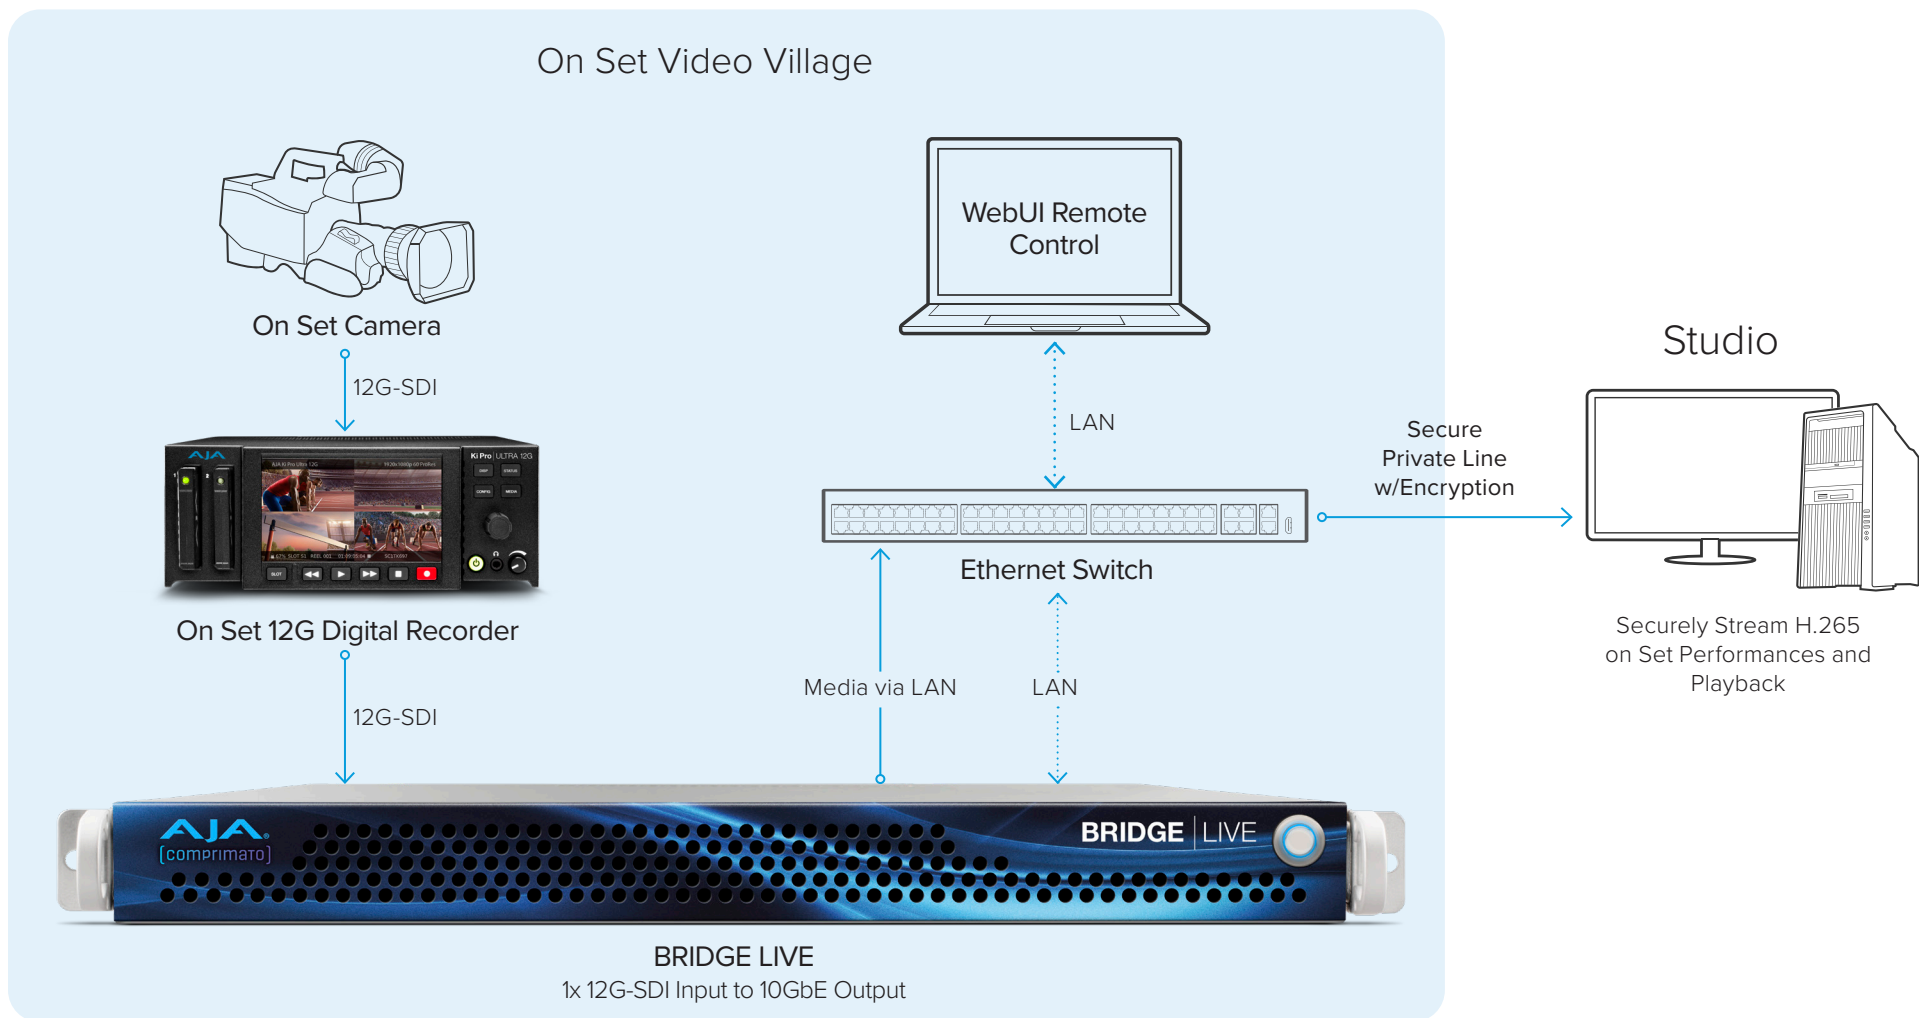

# BRIDGE | LIVE

## Encoding for Remote Production UltraHD to H.265