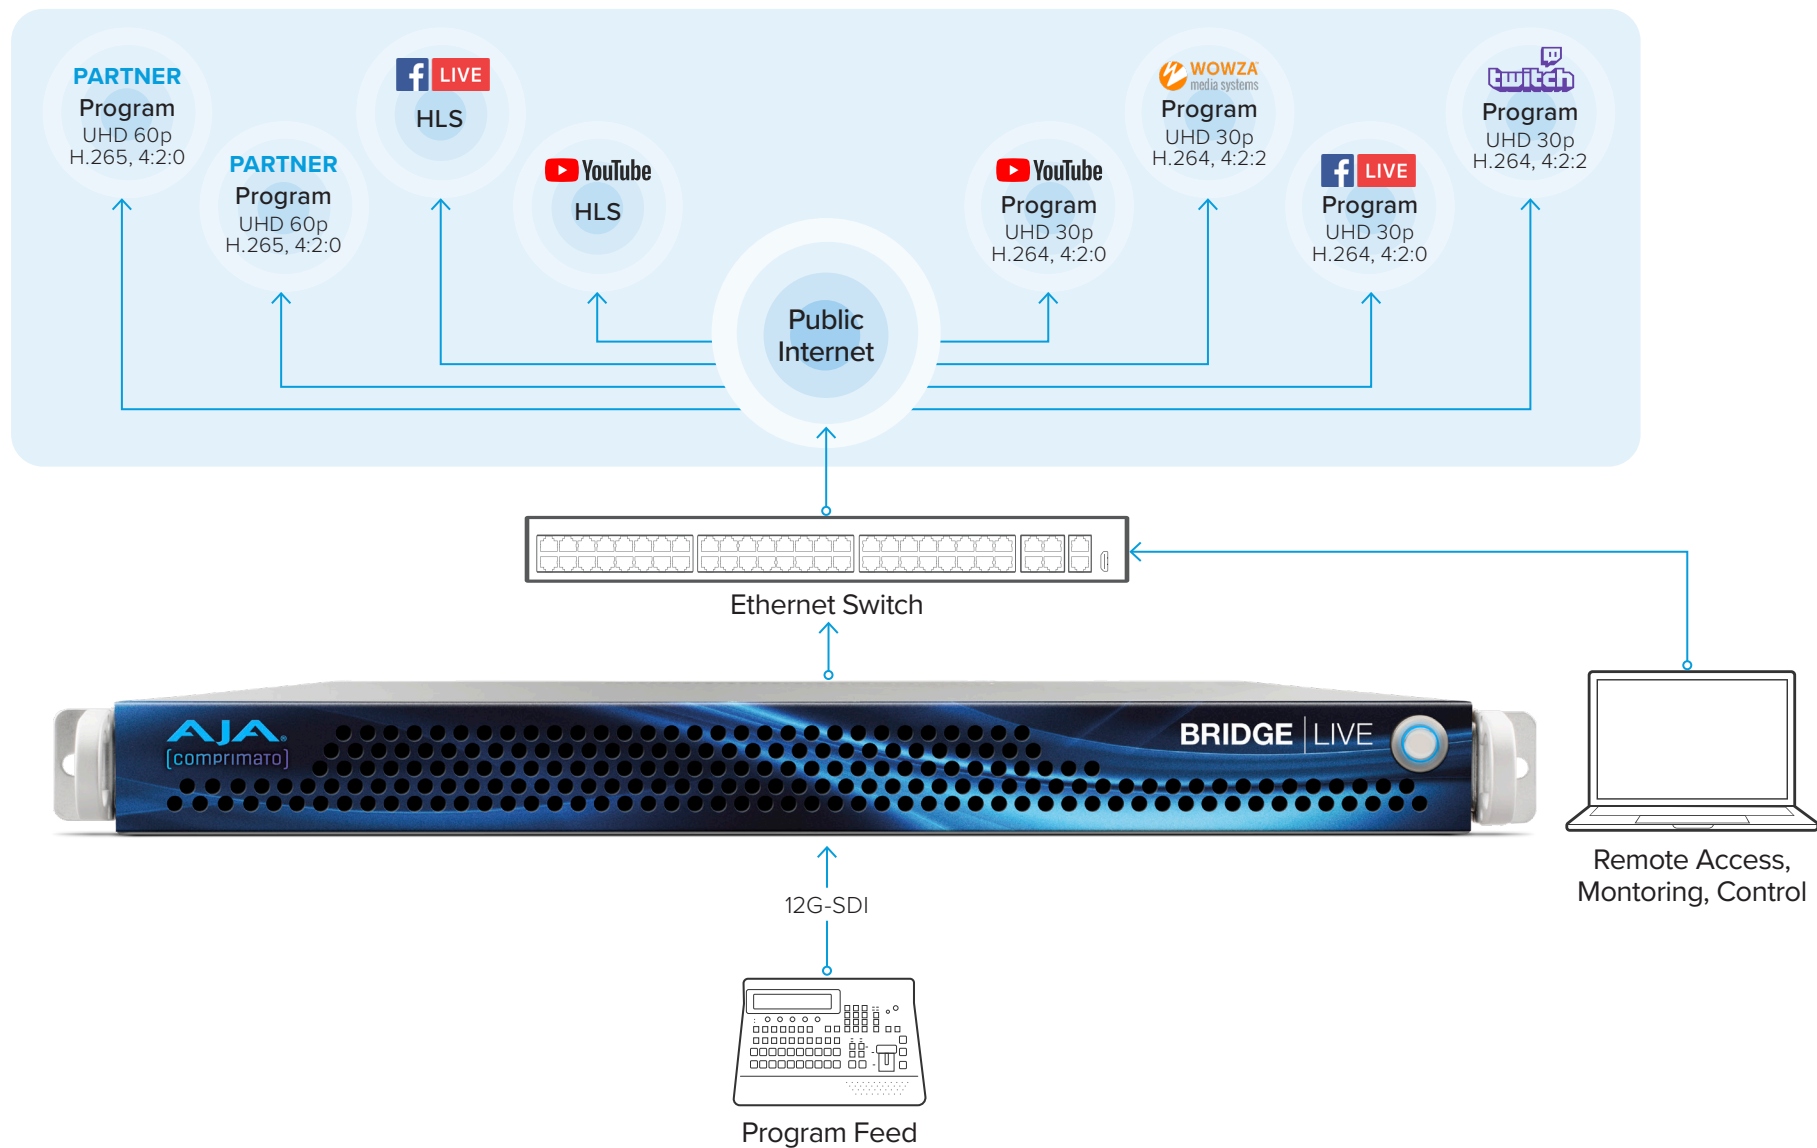

BRIDGE | LIVE

Direct to Audience Streaming for UltraHD Workflows